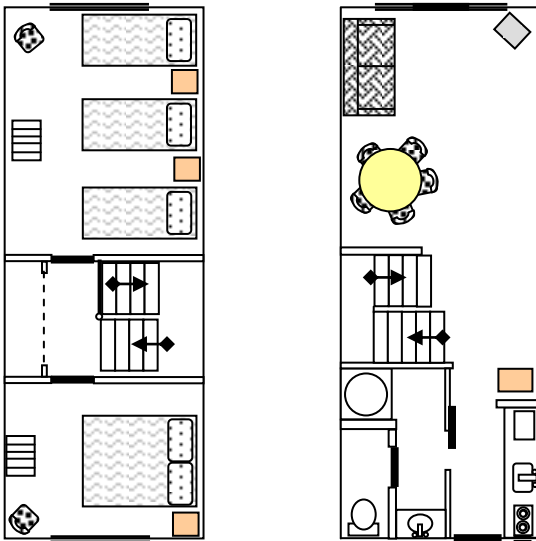

Room Layouts:

□ Standard Studio:

A studio room means that all living and sleeping area is in one room. We have a variety of bedding arrangements, but most common is one Queen size + one single bed. All our studio rooms feature coffee and tea making facilities, refrigerator and private bathroom facilities (some studio rooms available with a bath and shower). These rooms have courtyard and/or mountain views (no lake views.)

❖ Lakeview studio with kitchen:

As above but these rooms are larger and have guaranteed lake views.

Also available without kitchenette facilities with wheelchair accessible bathroom.

❖ One Bedroom Unit:

A one-bedroom unit has a separate double bedroom and one single bed in the lounge plus a sofa bed.
All these units can sleep up to 4 persons.
All these rooms have kitchenette facilities and bathroom.
These rooms have courtyard and/or mountain views.
Partial lake views from some first floor units.

❖ Two Bedroom Unit:

This unit can sleep up to 5 persons and is an ideal family unit.

First floor:

There is one double bedroom and one bedroom with 3 singles

Ground floor:

Lounge, bathroom and kitchenette.

These units have guaranteed lake views.