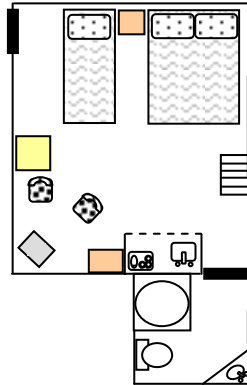

Room Layouts:

□ Standard Studio:

A studio room means that all living and sleeping area is in one room. We have a variety of bedding arrangements, but most common is one Queen size + one single bed. All our studio rooms feature coffee and tea making facilities, refrigerator and private bathroom facilities (some studio rooms available with a bath and shower). These rooms have courtyard and/or mountain views (no lake views.)

❖ Lakeview studio with kitchen:

As above but these rooms are larger and have guaranteed lake views.

Also available without kitchenette facilities with wheelchair accessible bathroom.

❖ One Bedroom Unit:

A one-bedroom unit has a separate double bedroom and one single bed in the lounge plus a sofa bed.
All these units can sleep up to 4 persons.
All these rooms have kitchenette facilities and bathroom.
These rooms have courtyard and/or mountain views.
Partial lake views from some first floor units.

❖ Two Bedroom Unit:

This unit can sleep up to 5 persons and is an ideal family unit.

First floor:

There is one double bedroom and one bedroom with 3 singles

Ground floor:

Lounge, bathroom and kitchenette.

These units have guaranteed lake views.