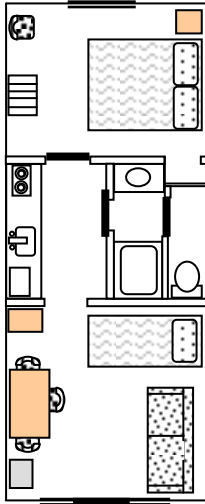

Room Layouts:

□ Standard Studio:

A studio room means that all living and sleeping area is in one room. We have a variety of bedding arrangements, but most common is one Queen size + one single bed. All our studio rooms feature coffee and tea making facilities, refrigerator and private bathroom facilities (some studio rooms available with a bath and shower). These rooms have courtyard and/or mountain views (no lake views.)

❖ Lakeview studio with kitchen:

As above but these rooms are larger and have guaranteed lake views.

Also available without kitchenette facilities with wheelchair accessible bathroom.

❖ One Bedroom Unit:

A one-bedroom unit has a separate double bedroom and one single bed in the lounge plus a sofa bed.
All these units can sleep up to 4 persons.
All these rooms have kitchenette facilities and bathroom.
These rooms have courtyard and/or mountain views.
Partial lake views from some first floor units.

❖ Two Bedroom Unit:

This unit can sleep up to 5 persons and is an ideal family unit.

First floor:

There is one double bedroom and one bedroom with 3 singles

Ground floor:

Lounge, bathroom and kitchenette.

These units have guaranteed lake views.

Please note that only our Lakeview studios and two bedroom apartments have guaranteed lake views.

Our Standard hotel rooms and one-bedroom units feature courtyard and/or mountain views.

In room facilities:	In kitchenette rooms only:
<p><u>All</u> our rooms contain the following facilities:</p> <ul style="list-style-type: none">• Tea/coffee making• Refrigerator• Bathroom with shower and toilet• TV• Alarm-clock• Electric blankets• Telephone• Heating• Complimentary coffee and tea.	<ul style="list-style-type: none">• 2 hotplates• Microwave• Toaster• Pots & pans• Crockery & cutlery• Cooking utensils• Plus everything listed in left column