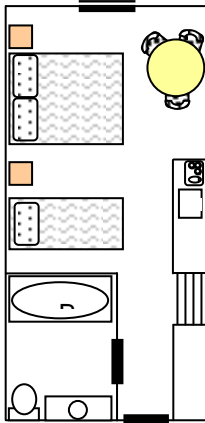

Room Layouts:

□ Standard Studio:

A studio room means that all living and sleeping area is in one room. We have a variety of bedding arrangements, but most common is one Queen size + one single bed. All our studio rooms feature coffee and tea making facilities, refrigerator and private bathroom facilities (some studio rooms available with a bath and shower). These rooms have courtyard and/or mountain views (no lake views.)

❖ Lakeview studio with kitchen:

As above but these rooms are larger and have guaranteed lake views.

Also available without kitchenette facilities with wheelchair accessible bathroom.

❖ One Bedroom Unit:

A one-bedroom unit has a separate double bedroom and one single bed in the lounge plus a sofa bed.
All these units can sleep up to 4 persons.
All these rooms have kitchenette facilities and bathroom.
These rooms have courtyard and/or mountain views.
Partial lake views from some first floor units.

❖ Two Bedroom Unit:

This unit can sleep up to 5 persons and is an ideal family unit.

First floor:

There is one double bedroom and one bedroom with 3 singles

Ground floor:

Lounge, bathroom and kitchenette.

These units have guaranteed lake views.

Please note that only our Lakeview studios and two bedroom apartments have guaranteed lake views.

Our Standard hotel rooms and one-bedroom units feature courtyard and/or mountain views.

In room facilities:	In kitchenette rooms only:
<p><u>All</u> our rooms contain the following facilities:</p> <ul style="list-style-type: none">• Tea/coffee making• Refrigerator• Bathroom with shower and toilet• TV• Alarm-clock• Electric blankets• Telephone• Heating• Complimentary coffee and tea.	<ul style="list-style-type: none">• 2 hotplates• Microwave• Toaster• Pots & pans• Crockery & cutlery• Cooking utensils• Plus everything listed in left column