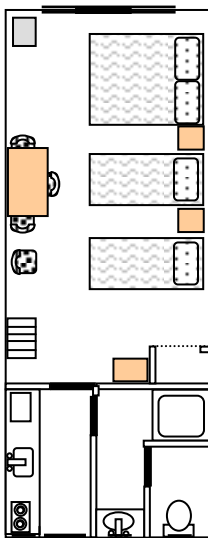

Room Layouts:

□ Standard Studio:

A studio room means that all living and sleeping area is in one room. We have a variety of bedding arrangements, but most common is one Queen size + one single bed. All our studio rooms feature coffee and tea making facilities, refrigerator and private bathroom facilities (some studio rooms available with a bath and shower). These rooms have courtyard and/or mountain views (no lake views.)

❖ Lakeview studio with kitchen:

As above but these rooms are larger and have guaranteed lake views.

Also available without kitchenette facilities with wheelchair accessible bathroom.

❖ One Bedroom Unit:

A one-bedroom unit has a separate double bedroom and one single bed in the lounge plus a sofa bed.
All these units can sleep up to 4 persons.
All these rooms have kitchenette facilities and bathroom.
These rooms have courtyard and/or mountain views.
Partial lake views from some first floor units.

❖ Two Bedroom Unit:

This unit can sleep up to 5 persons and is an ideal family unit.

First floor:

There is one double bedroom and one bedroom with 3 singles

Ground floor:

Lounge, bathroom and kitchenette.

These units have guaranteed lake views.

Please note that only our Lakeview studios and two bedroom apartments have guaranteed lake views.

Our Standard hotel rooms and one-bedroom units feature courtyard and/or mountain views.

In room facilities:	In kitchenette rooms only:
<p><u>All</u> our rooms contain the following facilities:</p> <ul style="list-style-type: none">• Tea/coffee making• Refrigerator• Bathroom with shower and toilet• TV• Alarm-clock• Electric blankets• Telephone• Heating• Complimentary coffee and tea.	<ul style="list-style-type: none">• 2 hotplates• Microwave• Toaster• Pots & pans• Crockery & cutlery• Cooking utensils• Plus everything listed in left column